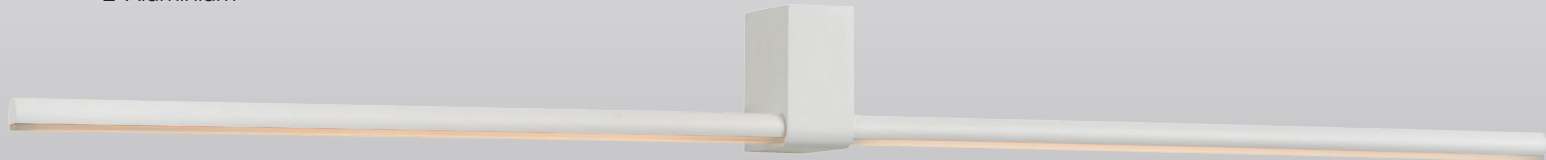

SIRIUS

SIRIUS

Wall light

23257/06/31

- 2x3W/EDISON LED/3000K/660lm/incl.
- Ø: 1,6cm - L: 65cm max.
- Base: H: 8 - W: 7 - L: 4cm
- White
- Aluminium

SIRIUS

Wall light

23257/08/31

- 2x4W/EDISON LED/3000K/880lm/incl.
- Ø: 1,6cm - L: 90cm max.
- Base: H: 8 - W: 7 - L: 4cm
- White
- Aluminium

SUITABLE FOR BATHROOM

| CEILING- & WALL LIGHTS

Heliott
COLLECTION